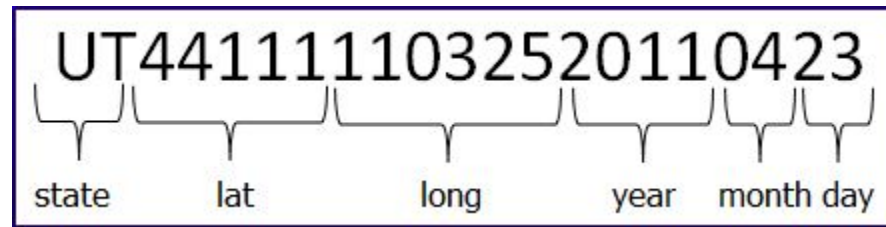

MTBS FireIDs

- **Old FireIDs:** Began with a Federal Agency (e.g., FS, NPS, etc) or State Abbreviation (e.g., FL, CA, etc), followed by some unique identifying information in the source record, and terminating with the fire start date. Discovered fires began with a UNK, followed by the location of the fire (lat/long), and terminated with the date of the Landsat imagery on which the fire was discovered.
- **New FireIDs:** Begins with the State Abbreviation, followed by the latitude then the longitude to three decimal places (longitudes less than 100 degrees are prefaced with a leading '0'), and end with the fire start date as shown below: